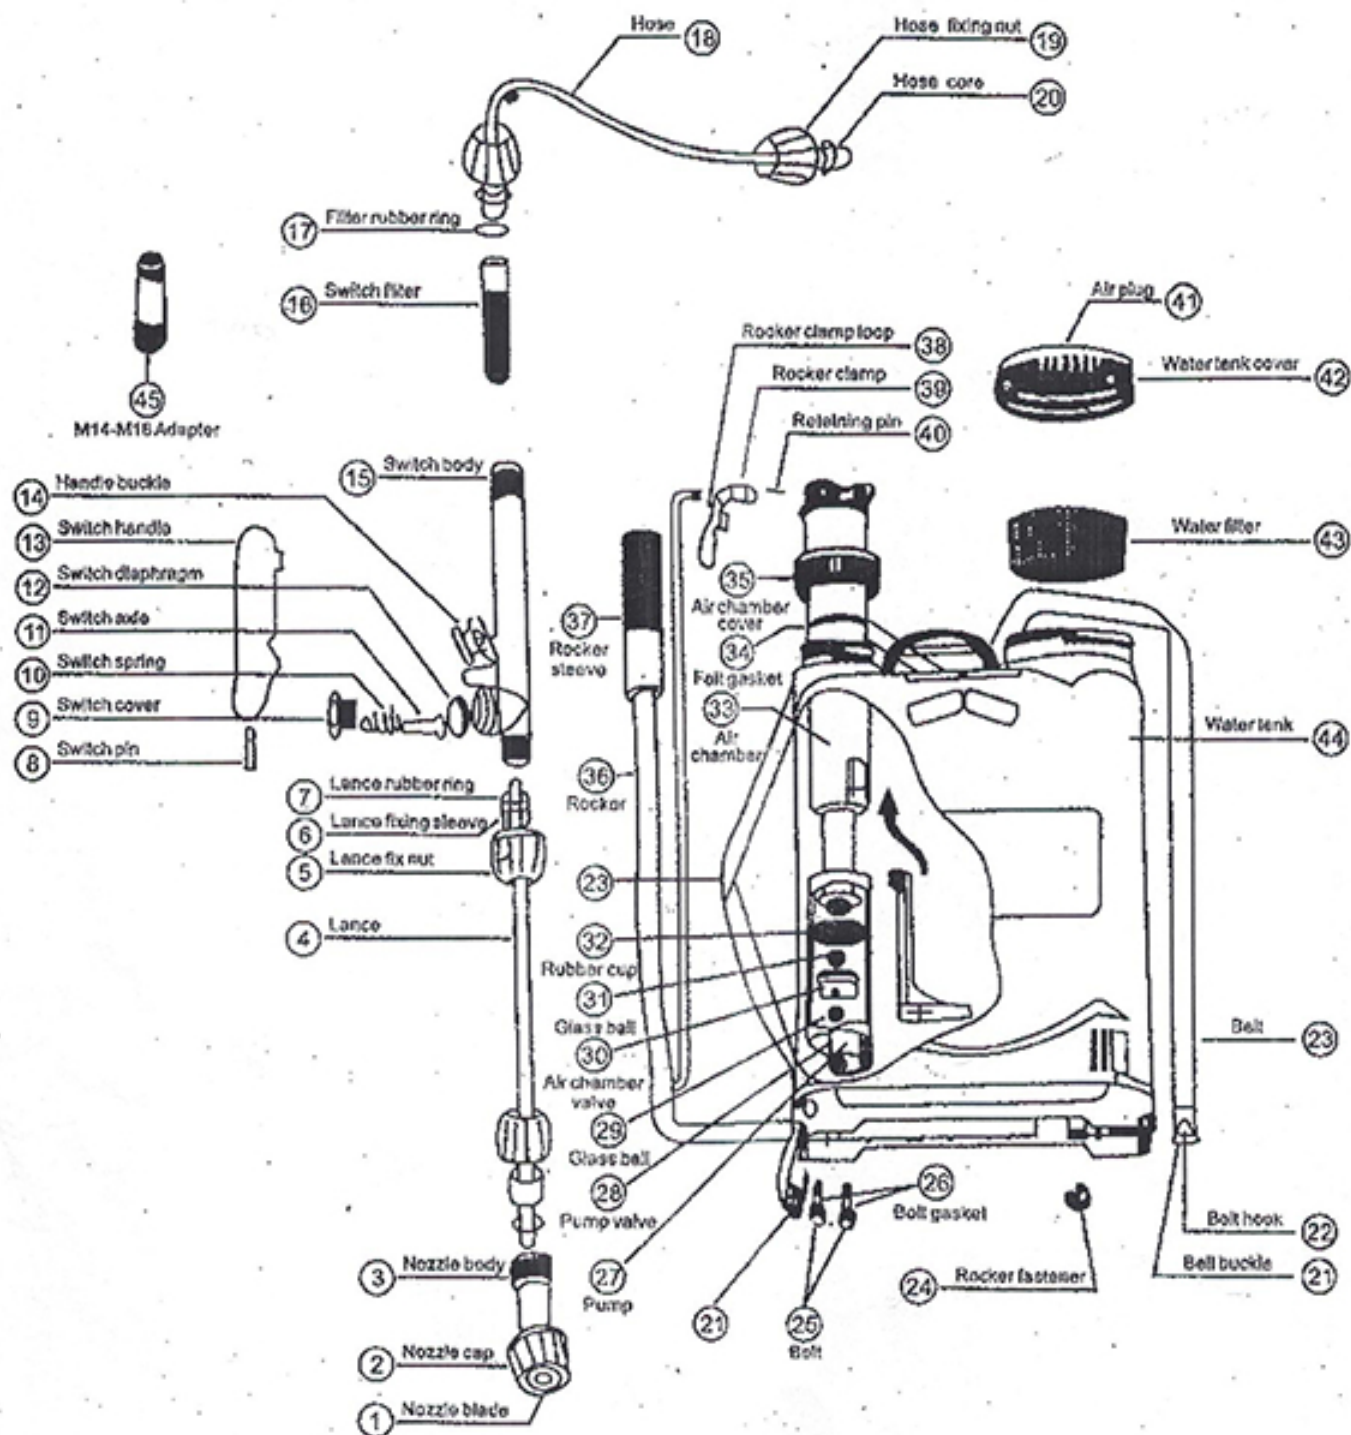

ADITHYA Knapsack 16ltr Parts Diagram

STRUCTURE CHART